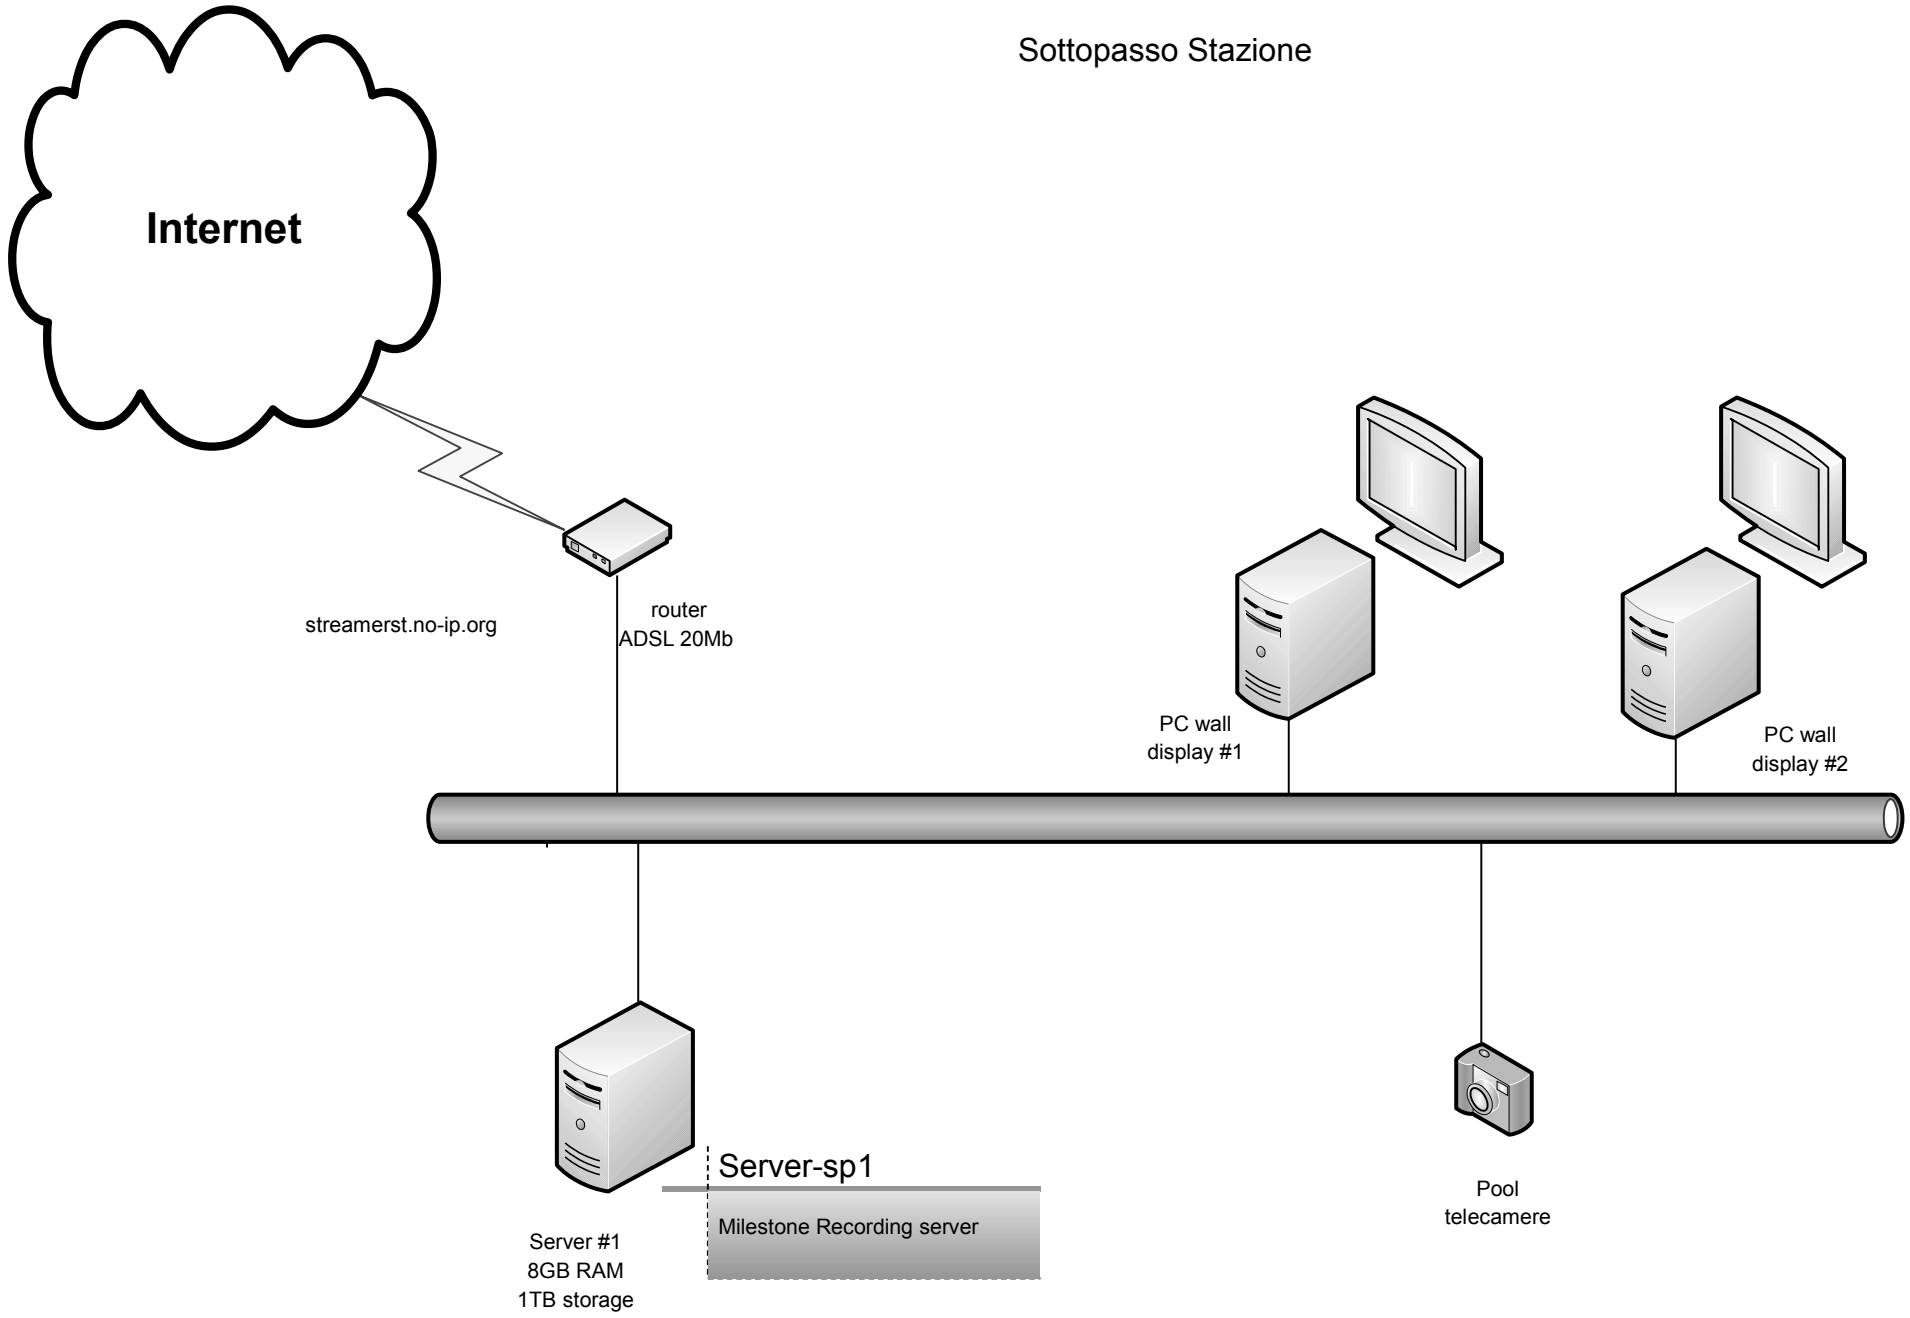

PC wall
display #2

Pool
telecamere
internet

Server #1
10GB ram
2.5TB storage

Server #2
10GB ram
2.7TB storage

Server-co2

Server-co1

Milestone Management server
Milestone Recording server #1

Milestone Reconding server #2

Postazione
operatore #1

Postazione
operatore #2

Pool
telecamere
interne

Sottopasso Stazione

Blue Tower

Internet

streamerst.no-ip.org

router #1
ADSL 20Mb